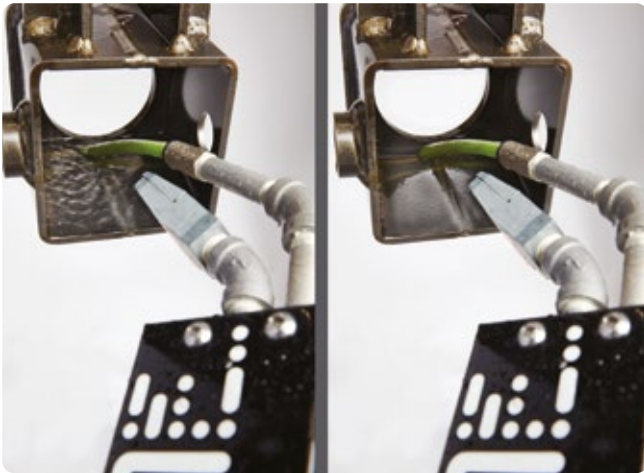

INTEGRATED ACCESSORIES

SUCTION AND BLOW-OFF TOOLS

This accessory consists of a special gun that is capable of blowing or sucking excess water and moisture from the surface of the piece.

Main benefits:

AVOIDS THE FORMATION OF WATER POCKETS AFTER APPLYING THE PAINT

ALLOWS THE MAINTENANCE OF LOWER TEMPERATURES INSIDE THE OVEN

SUCTION

BLOW-OFF