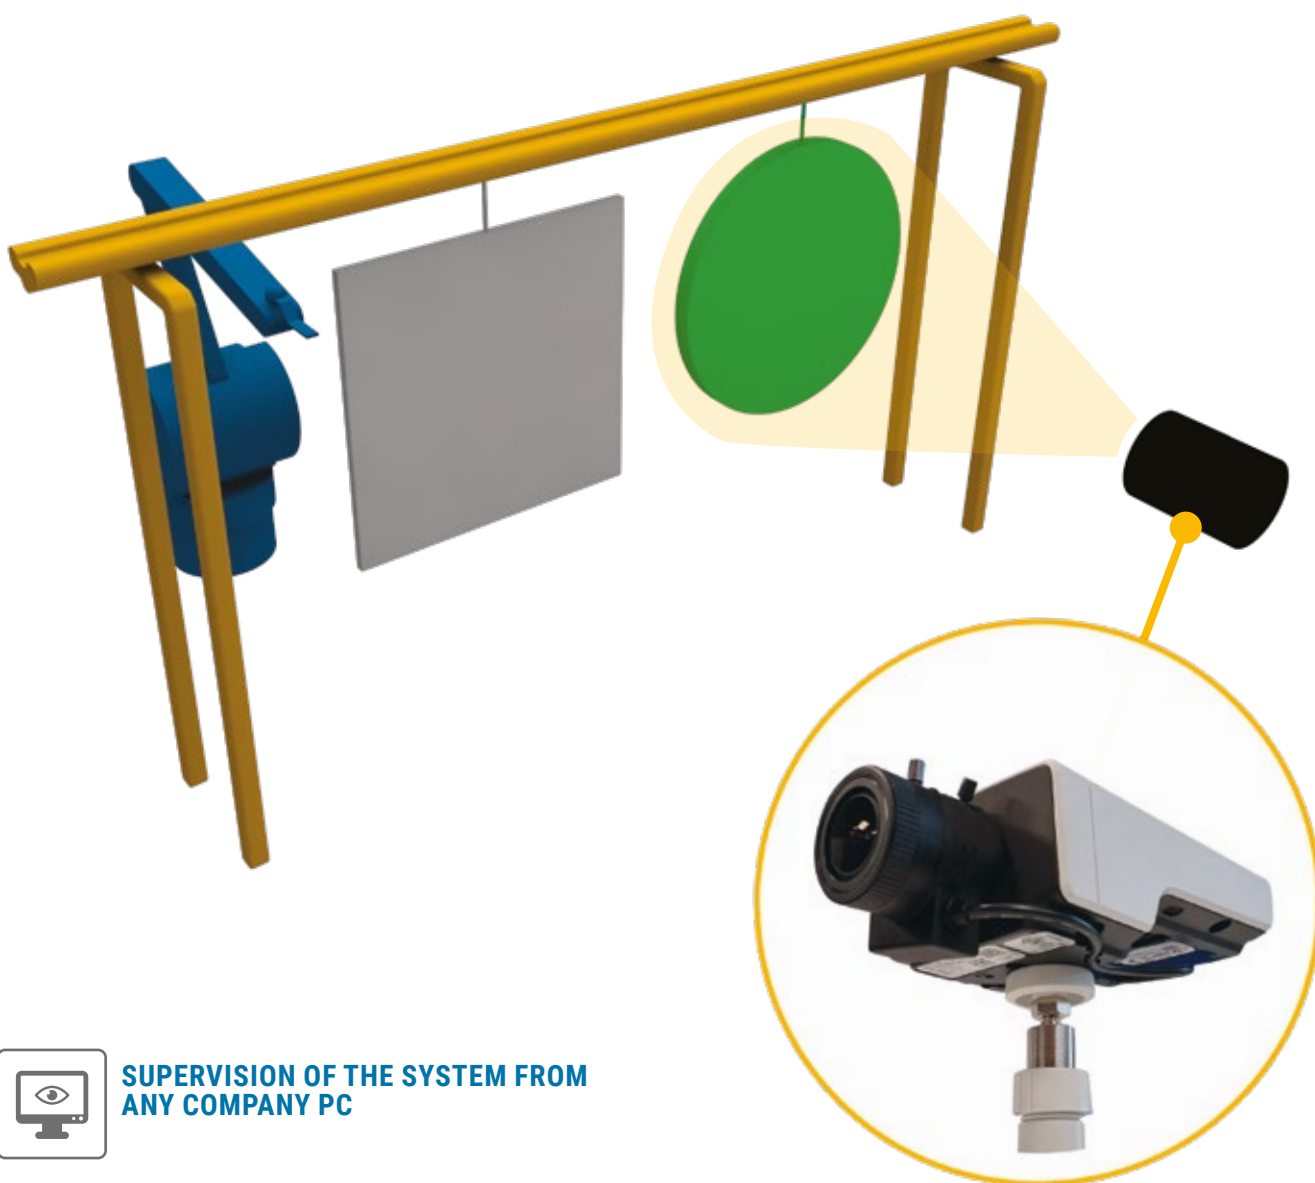

INTEGRATED ACCESSORIES

IP CAM

A dedicated IP camera that connects the network of our robots and the intranet.

SUPERVISION OF THE SYSTEM FROM ANY COMPANY PC

TAKING PHOTOGRAPHS OF THE PIECES AT THE TIME OF LOADING

ALLOWS TO RELATE A PHOTO WITH EXISTING PROGRAMS